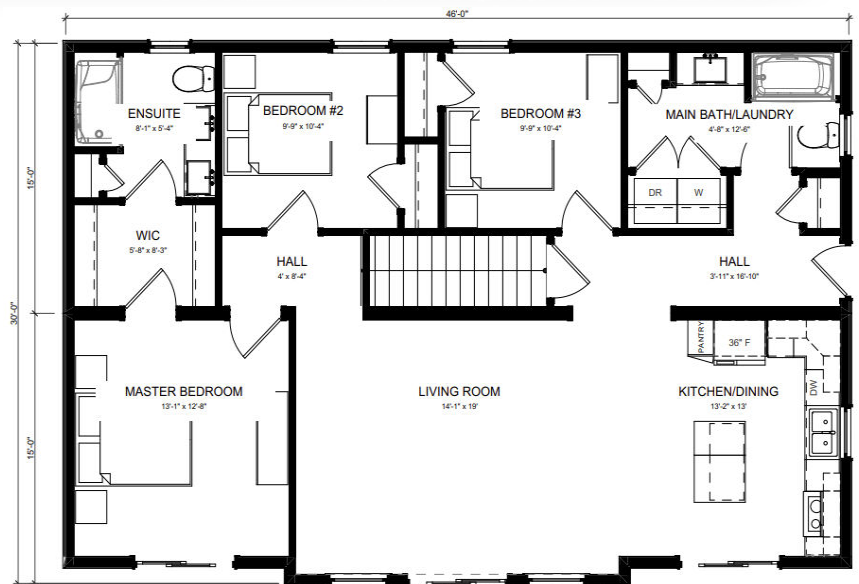

The Carleton

29'x 46' Ranch/Chalet with Feature Front 1354sf / 3bed / 2bath

- Cathedral ceilings in living room with bank of floor to ceiling windows
- Feature side of home perfect for those with a view to appreciate
- Set up to add a full deck across the feature side
- Master bedroom has large walk in closet and well appointed ensuite bath
- Side entry easily allows the addition of a garage
- Main floor laundry
- Pantry cabinet in kitchen
- Shown with options, contact Vincent Homes for details.